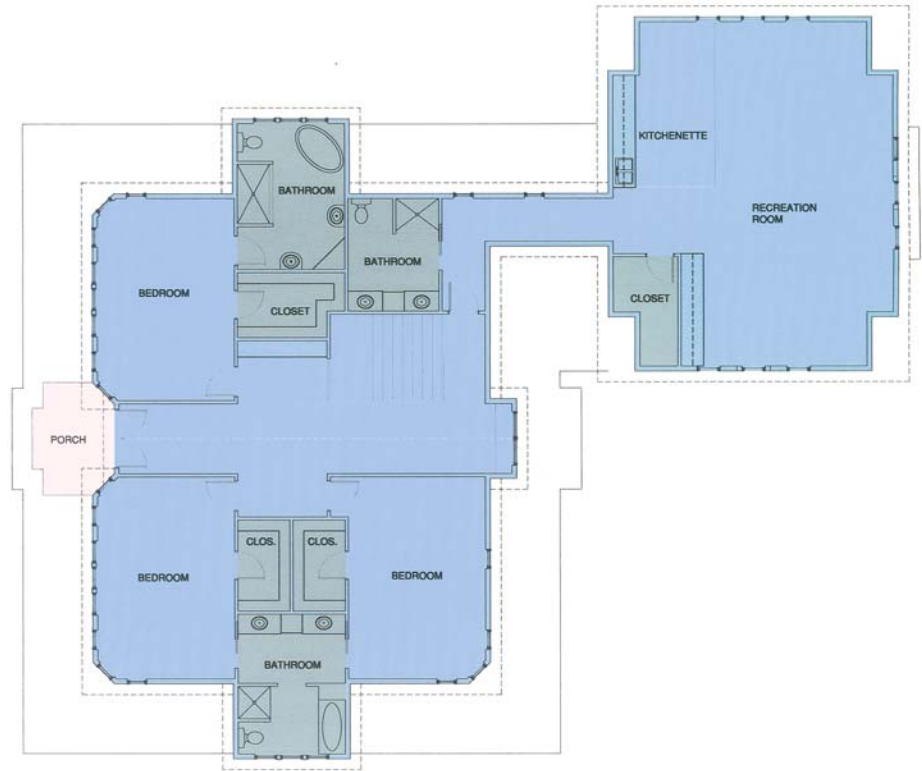

ABACUS

ARCHITECTS, INC.

DOOR COUNTY RESIDENCE

*QUALITY YOU CAN
COUNT ON*

Design Architect
Robert Heimerl

Project Manager
Paul Mentink

Project Data

- New Residence in Sister Bay, WI
- 4,636 S.F.

SECOND FLOOR PLAN

FIRST FLOOR PLAN

RESIDENCE—DOOR COUNTY, WISCONSIN