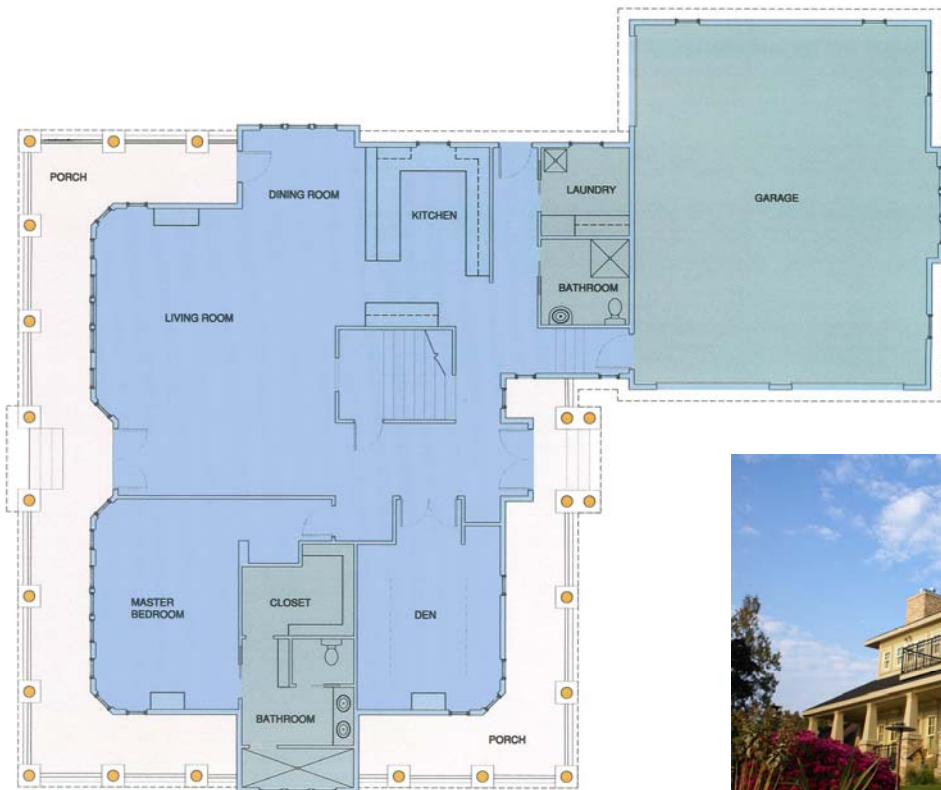

ABACUS

ARCHITECTS, INC.

DOOR COUNTY RESIDENCE

*QUALITY YOU CAN
COUNT ON*

Design Architect
Robert Heimerl

Project Manager
Paul Mentink

Project Data

- New Residence in Sister Bay, WI
- 4,636 S.F.

SECOND FLOOR PLAN

FIRST FLOOR PLAN

RESIDENCE—DOOR COUNTY, WISCONSIN