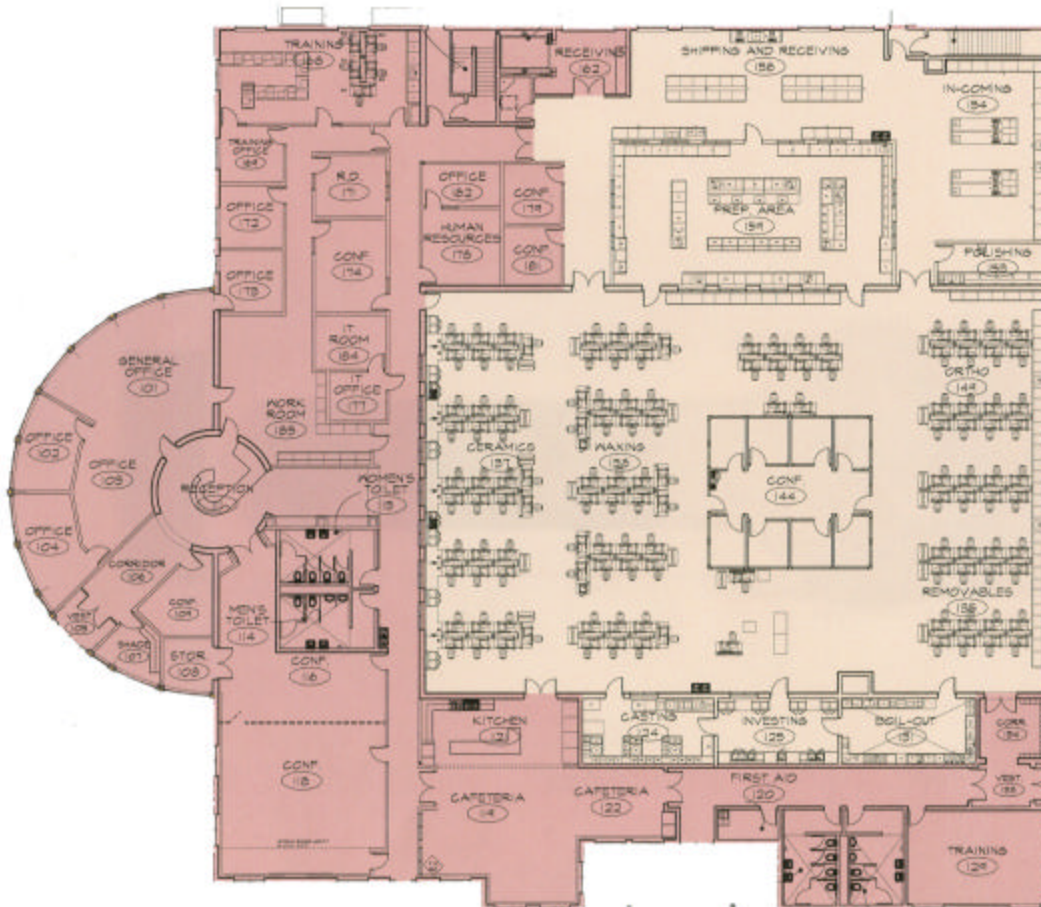

ABACUS

ARCHITECTS, INC.

FLOOR PLAN

LORDS DENTAL STUDIO—GREEN BAY, WISCONSIN