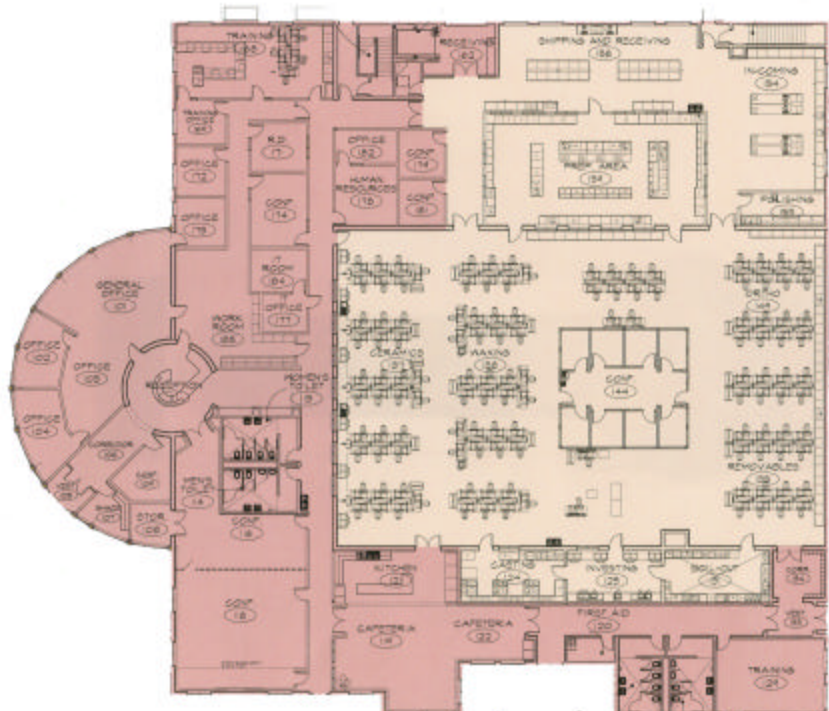

Project Manager

Kurt Davis

Project Data

- New 29,582 s.f. office and shop area for Lords Dental Studio in Green Bay, WI
- Office area: 14,572 s.f.
- Shop area: 15,010 s.f.

ABACUS ARCHITECTS INC.

1135A MICHIGAN AVENUE
SHEBOYGAN, WISCONSIN

ABACUS

ARCHITECTS, INC.

FLOOR PLAN

LORDS DENTAL STUDIO—GREEN BAY, WISCONSIN