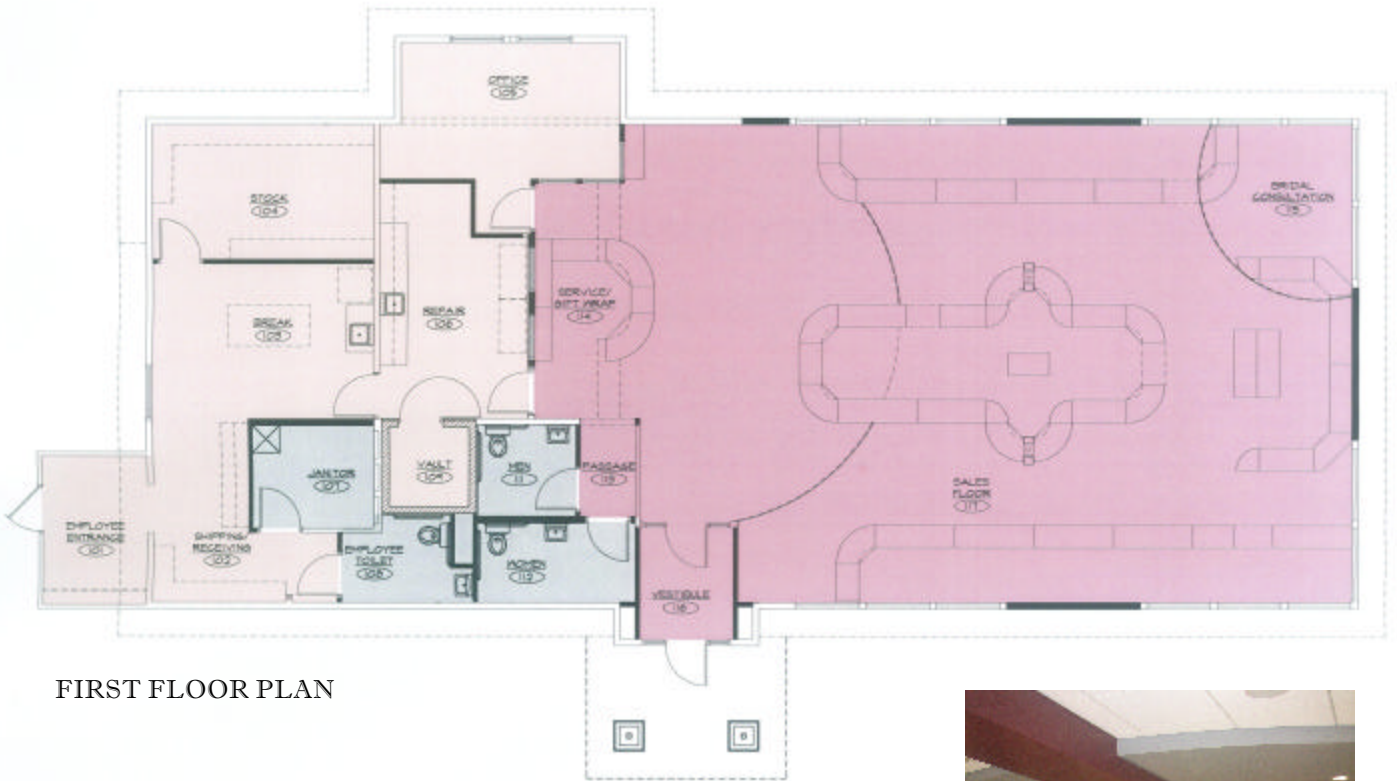

Design Architect

Kyle Karstaedt

Interior Designer

Anne Salzwedel

Project Data

- Building Renovation for new retail store
- 3,304 SQ. FT.
- Completed December 2006

ABACUS ARCHITECTS INC.

1135A MICHIGAN AVENUE
SHEBOYGAN, WISCONSIN

ABACUS

ARCHITECTS, INC.

FIRST FLOOR PLAN

RUMMELE'S JEWELERS—MANITOWOC, WISCONSIN