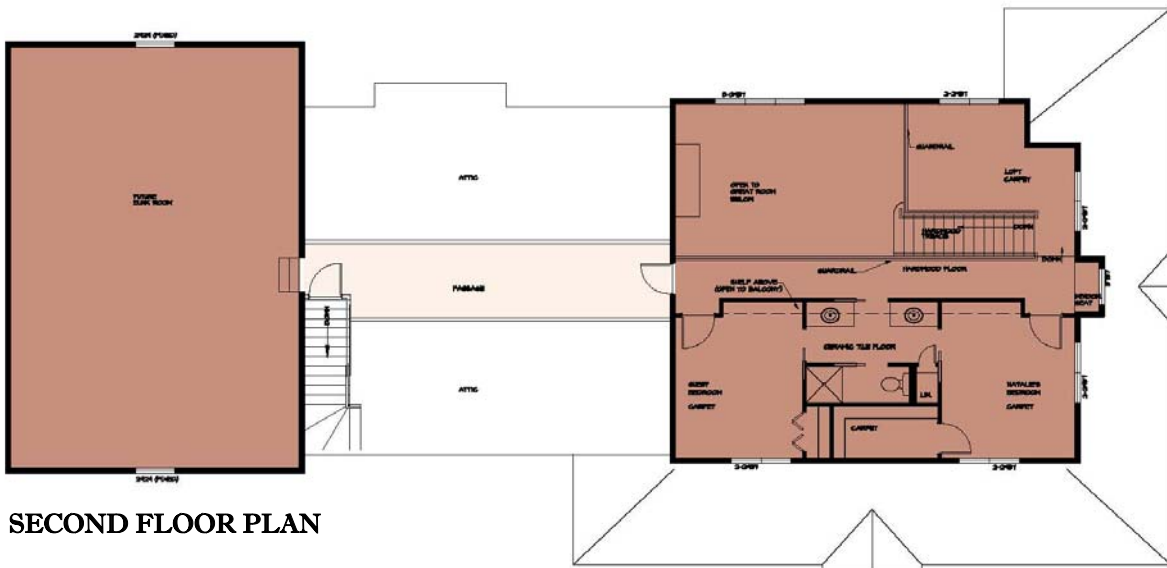

SECOND FLOOR PLAN