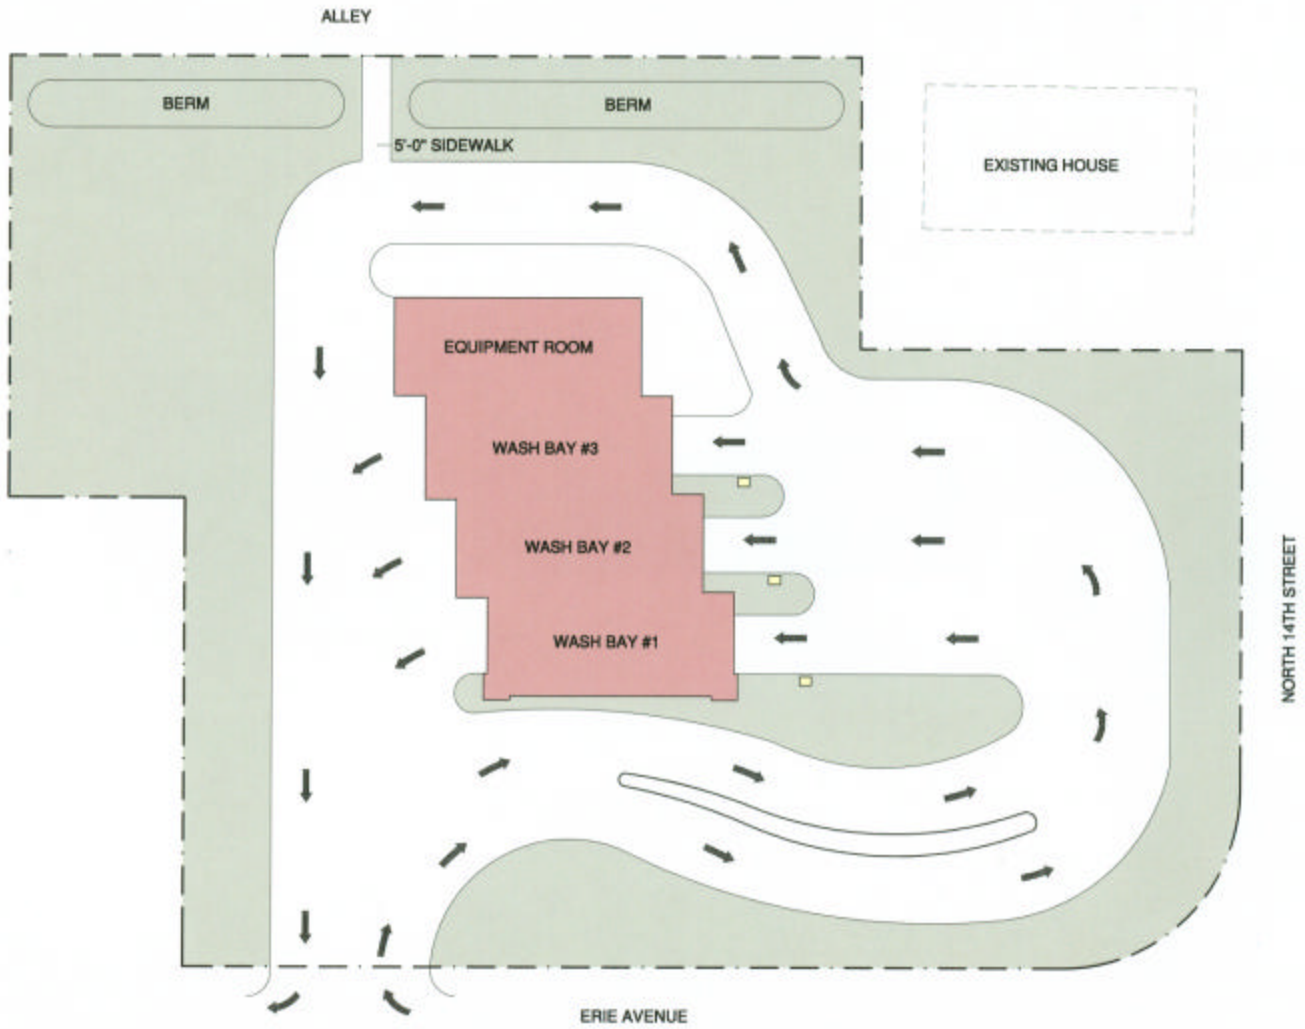

Project Manager

Paul Mentink

Project Data

- New Karcher Car Wash in Sheboygan
- 2,853 SQ. FT.
- Completed March 2005

ABACUS ARCHITECTS INC.

1135A MICHIGAN AVENUE
SHEBOYGAN, WISCONSIN

Phone: 920-452-4444
Fax: 920-452-9198
www.abacusarchitects.net

FLOOR PLAN

SITE PLAN