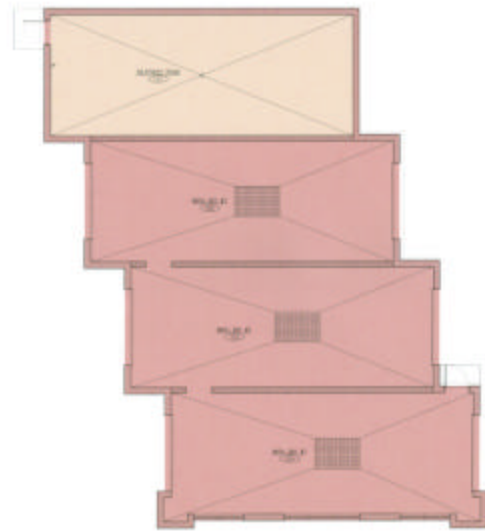

Project Manager

Paul Mentink

Project Data

- New Karcher Car Wash in Sheboygan
- 2,853 SQ. FT.
- Completed March 2005

ABACUS ARCHITECTS INC.

1135A MICHIGAN AVENUE
SHEBOYGAN, WISCONSIN

Phone: 920-452-4444
Fax: 920-452-9198
www.abacusarchitects.net

FLOOR PLAN

SITE PLAN